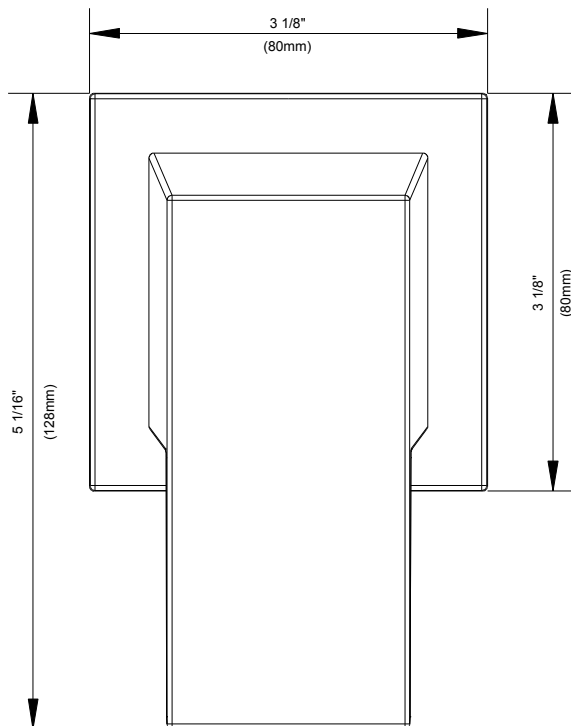

Standards & Certifications

Submittal Information:

Name: _____
Location: _____

Contractor: _____
Contact #: _____