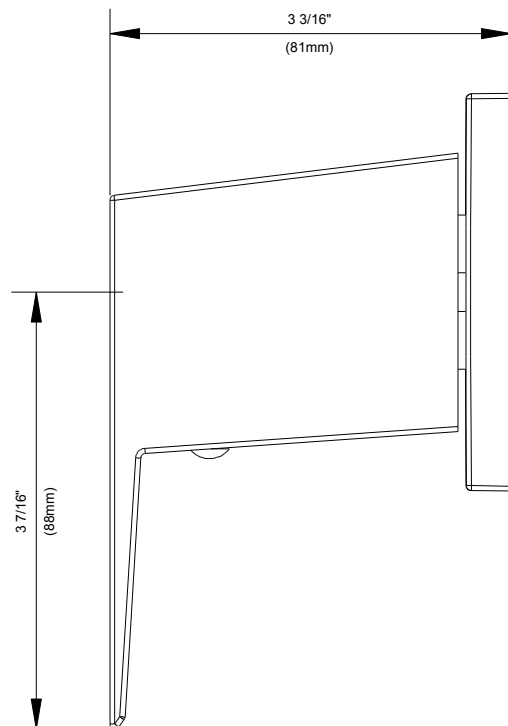

Standards & Certifications

Submittal Information:

Name: _____
Location: _____

Contractor: _____
Contact #: _____